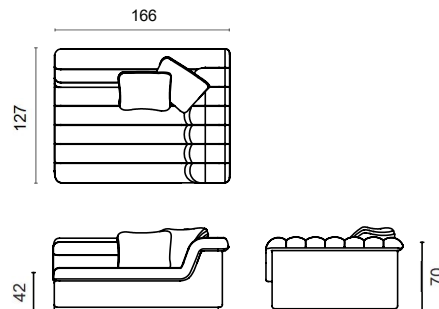

Right Arm Facing Module (RAF) Dimensions W x D x H (cm)

Overall: 166 x 127 x 70 cm

Arm Height: 70 cm

Seat Height: 42 cm

Seat Depth: 82 cm

Weight: 50 kg

Boxed Dimensions:

Carton 1: 168 x 130 x 74 cm

Weight: 76 kg

Two scatter cushions included