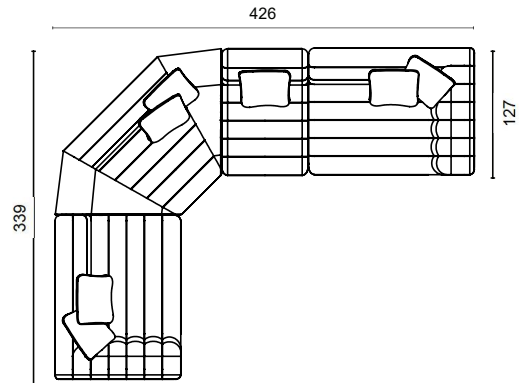

### 4 Seater Dimensions W x D x H (cm)

Overall: 332 x 127 x 70 cm

LAF + RAF

Four scatter cushions included

### 3 Piece Modular Dimensions W x D x H (cm)

Overall: 339 x 339 x 70 cm

LAF + CNR + RAF

Six scatter cushions included

### 4 Piece Modular Dimensions W x D x H (cm)

Overall: 426 x 339 x 70 cm

LAF + CNR + A/L 1.5S + RAF

Seven scatter cushions included

### 5 Piece Modular Dimensions W x D x H (cm)

Overall: 512 x 339 x 70 cm

LAF + CNR + A/L 3S + CNR + RAF Ten

scatter cushions included