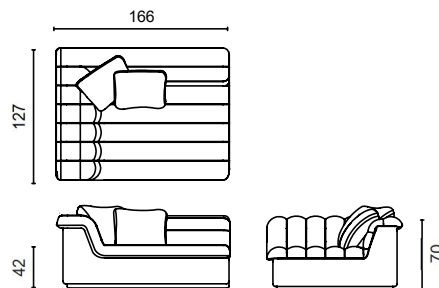

### 4 Piece Modular Dimensions W x D x H (cm)

Overall: 426 x 339 x 70 cm

LAF + CNR + A/L 1.5S + RAF

Seven scatter cushions included

### 5 Piece Modular Dimensions W x D x H (cm)

Overall: 512 x 339 x 70 cm

LAF + CNR + A/L 3S + CNR + RAF Ten

scatter cushions included

### Left Arm Facing Module (LAF) Dimensions W x D x H (cm)

Overall: 166 x 127 x 70 cm

Arm Height: 70 cm

Seat Height: 42 cm

Seat Depth: 82 cm

Weight: 50 kg

Boxed Dimensions:

Carton 1: 168 x 130 x 74 cm

### Right Arm Facing Module (RAF) Dimensions W x D x H (cm)

Overall: 166 x 127 x 70 cm

Arm Height: 70 cm

Seat Height: 42 cm

Seat Depth: 82 cm

Weight: 50 kg

Boxed Dimensions:

Carton 1: 168 x 130 x 74 cm