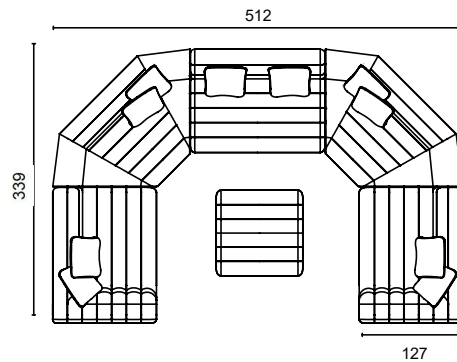

### 3 Piece Modular Dimensions W x D x H (cm)

Overall: 339 x 339 x 70 cm

LAF + CNR + RAF

Six scatter cushions included

### 4 Piece Modular Dimensions W x D x H (cm)

Overall: 426 x 339 x 70 cm

LAF + CNR + A/L 1.5S + RAF

Seven scatter cushions included

### 5 Piece Modular Dimensions W x D x H (cm)

Overall: 512 x 339 x 70 cm

LAF + CNR + A/L 3S + CNR + RAF Ten

scatter cushions included

### Left Arm Facing Module (LAF) Dimensions W x D x H (cm)

Overall: 166 x 127 x 70 cm

Arm Height: 70 cm

Seat Height: 42 cm

Seat Depth: 82 cm

Weight: 50 kg

Boxed Dimensions:

Carton 1: 168 x 130 x 74 cm