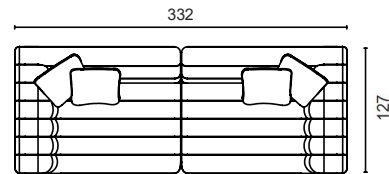

### 4 Seater Dimensions W x D x H (cm)

Overall: 332 x 127 x 70 cm

LAF + RAF

Four scatter cushions included

### 3 Piece Modular Dimensions W x D x H (cm)

Overall: 339 x 339 x 70 cm

LAF + CNR + RAF

Six scatter cushions included