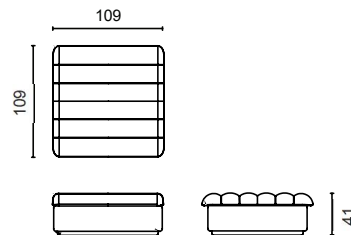

### Corner Module (CNR) Dimensions W x D x H (cm)

Overall: 241 W x 133 D x 70 H cm

Arm Height: N/A

Seat Height: 42 cm

Seat Depth: 82 cm

Weight: 52 kg

Boxed Dimensions:

Carton 1: 243 x 135 x 74 cm

### Ottoman (OTM) Dimensions W x D x H (cm)

Overall: 109 x 109 x 41 cm

Seat Height: 41 cm

Weight: 28 kg

Boxed Dimensions:

Carton 1: 111 x 111 x 44 cm

Weight: 42 kg

## Cushion Dimensions W x D x H (cm)

Overall: 53 x 6 x 43 cm

Weight: 1.15kg

Boxed Dimensions:

Carton 1: 55 x 8 x 45 cm

Weight: 2.5 kg