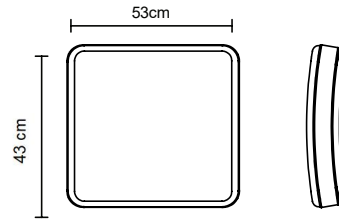

### Corner Module (CNR) Dimensions W x D x H (cm)

Overall: 241 W x 133 D x 70 H cm

Arm Height: N/A

Seat Height: 42 cm

Seat Depth: 82 cm

Weight: 52 kg

Boxed Dimensions:

Carton 1: 243 x 135 x 74 cm

### Ottoman (OTM) Dimensions W x D x H (cm)

Overall: 109 x 109 x 41 cm

Seat Height: 41 cm

Weight: 28 kg

Boxed Dimensions:

Carton 1: 111 x 111 x 44 cm

Weight: 42 kg

## Cushion Dimensions W x D x H (cm)

Overall: 53 x 6 x 43 cm

Weight: 1.15kg

Boxed Dimensions:

Carton 1: 55 x 8 x 45 cm

Weight: 2.5 kg

## Fixed 3 Seater Dimensions W x D x H (cm)

Overall: 180 x 127 x 70 cm

Overall: 220 x 127 x 70 cm

Overall: 260 x 127 x 70 cm

Four scatter cushions included

180cm / 220cm / 260cm