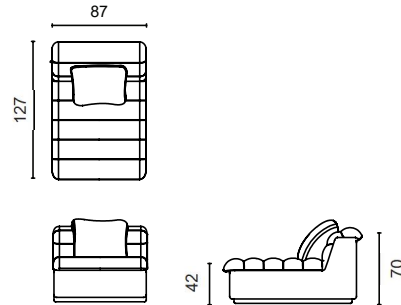

### Right Arm Facing Module (RAF) Dimensions W x D x H (cm)

Overall: 166 x 127 x 70 cm

Arm Height: 70 cm

Seat Height: 42 cm

Seat Depth: 82 cm

Weight: 50 kg

Boxed Dimensions:

Carton 1: 168 x 130 x 74 cm

### Armless Module 3s (A/L) Dimensions W x D x H (cm)

Overall: 166 x 127 x 70 cm

Arm Height: N/A

Seat Height: 42 cm

Seat Depth: 82 cm

Weight: 50 kg

Boxed Dimensions:

Carton 1: 176 x 125 x 74 cm

### Armless Module 1.5s (A/L) Dimensions W x D x H (cm)

Overall: 87 x 127 x 70 cm

Arm Height: N/A

Seat Height: 42 cm

Seat Depth: 82 cm

Weight: 27 kg

Boxed Dimensions:

Carton 1: 89 x 130 x 74 cm

### Corner Module (CNR) Dimensions W x D x H (cm)

Overall: 241 W x 133 D x 70 H cm

Arm Height: N/A

Seat Height: 42 cm

Seat Depth: 82 cm

Weight: 52 kg

Boxed Dimensions:

Carton 1: 243 x 135 x 74 cm