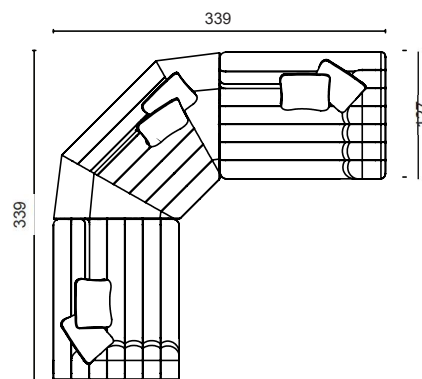

### 4 Seater Dimensions W x D x H (cm)

Overall: 332 x 127 x 70 cm

LAF + RAF

Four scatter cushions included

### 3 Piece Modular Dimensions W x D x H (cm)

Overall: 339 x 339 x 70 cm

LAF + CNR + RAF

Six scatter cushions included

### Left Arm Facing Module (LAF) Dimensions W x D x H (cm)

Overall: 166 x 127 x 70 cm

Arm Height: 70 cm

Seat Height: 42 cm

Seat Depth: 82 cm

Weight: 50 kg

Boxed Dimensions:

Carton 1: 168 x 130 x 74 cm

### Right Arm Facing Module (RAF) Dimensions W x D x H (cm)

Overall: 166 x 127 x 70 cm

Arm Height: 70 cm

Seat Height: 42 cm

Seat Depth: 82 cm

Weight: 50 kg

Boxed Dimensions:

Carton 1: 168 x 130 x 74 cm