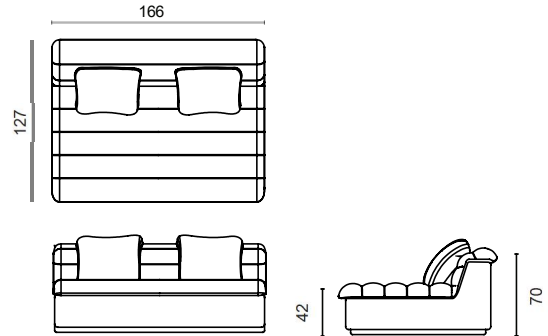

### Right Arm Facing Module (RAF) Dimensions W x D x H (cm)

Overall: 166 x 127 x 70 cm

Arm Height: 70 cm

Seat Height: 42 cm

Seat Depth: 82 cm

Weight: 50 kg

Boxed Dimensions:

Carton 1: 168 x 130 x 74 cm

### Armless Module 3s (A/L) Dimensions W x D x H (cm)

Overall: 166 x 127 x 70 cm

Arm Height: N/A

Seat Height: 42 cm

Seat Depth: 82 cm

Weight: 50 kg

Boxed Dimensions:

Carton 1: 176 x 125 x 74 cm

### Armless Module 1.5s (A/L) Dimensions W x D x H (cm)

Overall: 87 x 127 x 70 cm

Arm Height: N/A

Seat Height: 42 cm

Seat Depth: 82 cm

Weight: 27 kg

Boxed Dimensions:

Carton 1: 89 x 130 x 74 cm