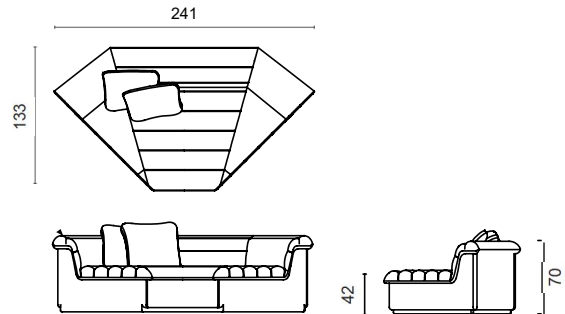

### Armless Module 1.5s (A/L) Dimensions W x D x H (cm)

Overall: 87 x 127 x 70 cm

Arm Height: N/A

Seat Height: 42 cm

Seat Depth: 82 cm

Weight: 27 kg

Boxed Dimensions:

Carton 1: 89 x 130 x 74 cm

### Corner Module (CNR) Dimensions W x D x H (cm)

Overall: 241 W x 133 D x 70 H cm

Arm Height: N/A

Seat Height: 42 cm

Seat Depth: 82 cm

Weight: 52 kg

Boxed Dimensions:

Carton 1: 243 x 135 x 74 cm

### Ottoman (OTM) Dimensions W x D x H (cm)

Overall: 109 x 109 x 41 cm

Seat Height: 41 cm

Weight: 28 kg

Boxed Dimensions:

Carton 1: 111 x 111 x 44 cm

Weight: 42 kg